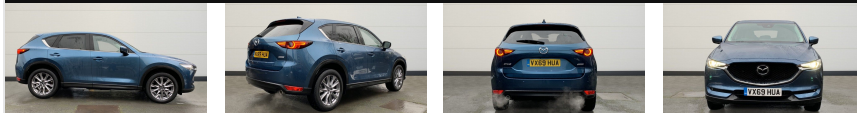

01902 507 442

Featured

2019(69) MAZDA MAZDA CX-5 2.0 SPORT NAV+ 5DR AUTO

£24,998 _Was £25,350

MAZDA APPROVED USED CARS

Engine Size	2 l
Transmission	Automatic
Mileage	7,575 miles
Fuel Type	Petrol
Tax Cost	£160

Featured

Available at

Brindley Mazda Wolverhampton

VEHICLE INFORMATION

Mileage	7,575 miles	Registered	2019(69)	Registration	VX69HUA
Fuel Type	Petrol	Bodystyle	Estate	Doors	5
Transmission	Automatic	Engine Size	2 l	Fuel Consumption	42.8 mpg
Exterior Colour	Eternal Blue	Interior Trim	Stone Leather	Previous Owners	1
Tax Band	F			Power BHP	165 HP